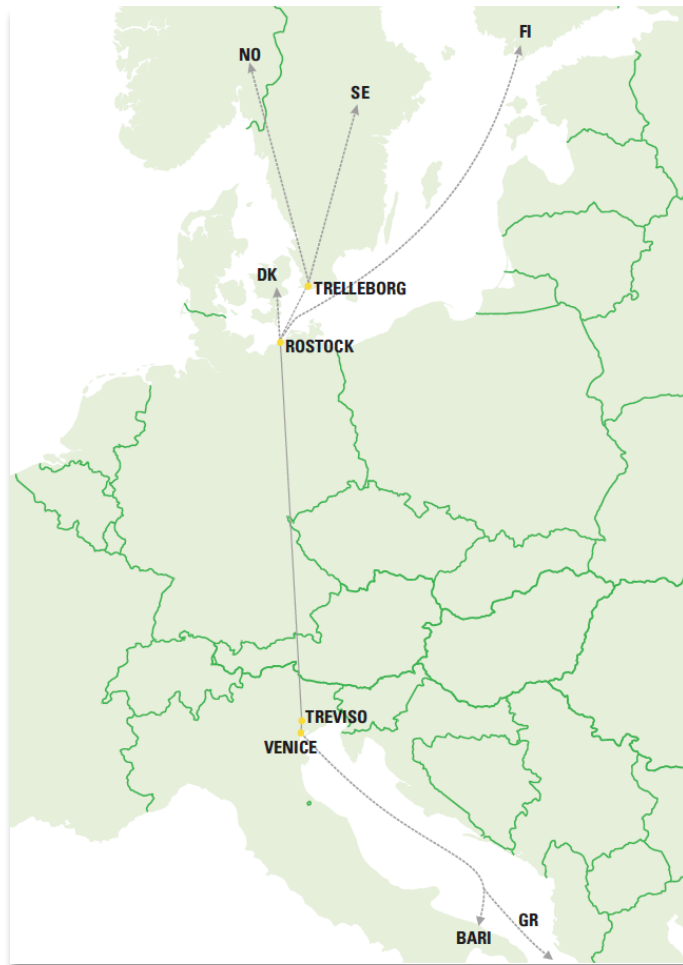

# SCANDINAVIAN-MEDITERRANEAN LANDBRIDGE

VIA THE PORT OF ROSTOCK AND THE PORT OF  
VENICE

**Since 2007, Green Cargo is connecting Scandinavia and Italy with a direct rail service that takes 24 hours each way.**

2 weekly departures from Rostock on Tuesdays and Sundays.  
From Treviso, on Wednesdays and Fridays.

- Intermodal and conventional rail service
- High payload capacities of approx. 30 tons respectively 60 tons per shipment
- approx 250 freight stations in Sweden and Norway
- First and last mile service in Italy, Sweden, Norway, Denmark and Finland
- For shipments to Norway we also offer customs handling
- Maritime Mediterranean Lines via Port of Venice
- Eco-efficient transport

## Sweden - Italy

Pre-carriage by conventional train			Ferry		Train				Transit time	
from Swedish departure location to Trelleborg			Ferry crossing		Arrival Treviso		Pickup Treviso	Block Train	SE-IT including pre-carriage	
Lead time	South SE	A-B/C	Mon	07:30	Wed	09:45	after 12.00 Wed	A-B	A-D/E	
	North SE	A-C/D	Sat	07:30	Mon	09:45	after 12.00 Mon	A-B	A-D/E	